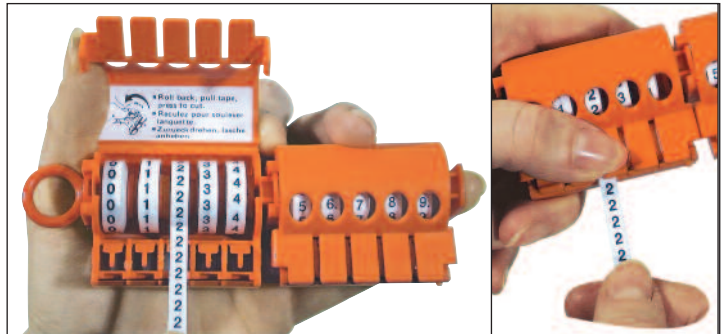

SES-MARKERS

SES-MARKERS wire marker cassettes

Material: polypropylene (PP)
 Capacity: 5 marker rolls
 Dimensions: L 50 mm - Ø 30 mm
 Weight: 24 g (with 5 marker rolls)

Tapes in rolls

Material: Polyester (PET)
 Length: 2,70 m
 Width: 5,5 mm
 Number of legends: 600 per roll (approx.)

- Compact, light and handy cassette.
- The cassettes can be clipped end to end so that legends are combined in multiples of 5.
- Allows identification of cables of any diameter.
- Cutting blade built in.
- Self-adhesive tape of superior tack.
- White tape with black printed alpha, numeric, alphanumeric legend or symbols.
- Non printed coloured tapes (10 colours available).
- Special symbols produced on request.

type	article number	designation	
2400/0-9	0736 0010 000	set of 2 cassettes with legends from 0 to 9	1
2400	0736 0020 000	empty dispenser with axle	1
2410/0-4	0736 0030 000	dispenser with figures 0 to 4	1
2410/5-9	0736 0040 000	dispenser with figures 5 to 9	1
2410/COLOR	0736 0110 000	dispenser with 5 coloured rolls: red-yellow-green-blue-black	1