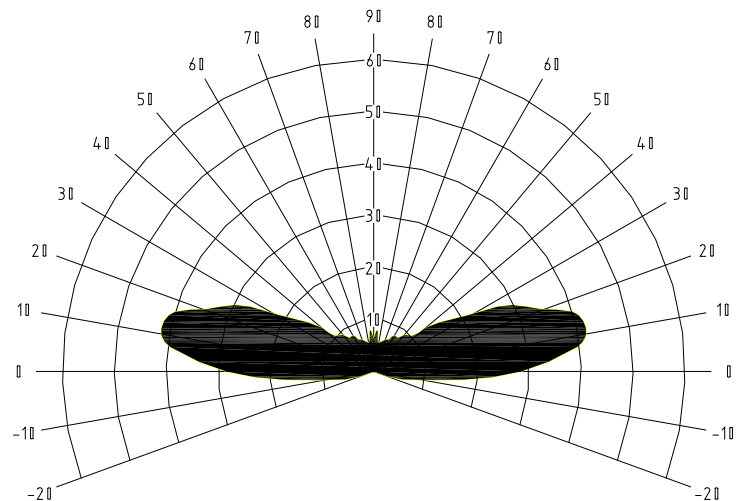

TEF 2430 OBSTRUCTION LIGHT LOW INTENSITY, TYPE B

DESCRIPTION

	Part No.
Luminaire Red Led Omni-directional 32 cd. 220-254 VAC	2430 160
Luminaire Red Led Omni-directional 32 cd. 110-120 VAC	2430 161
Luminaire Red Led Omni-directional 32 cd. 24 VDC	2430 162

SPARE PARTS

	Part No.
Globe with guard, LED's and LED driver	4545
Transformer	5086 0078
Terminal block	5028 0008
Gasket (o-ring) for globe/guard ring	5000 8009
Cable gland Exe M25. Cable range: Ø12-20mm	6222 502
Stopping plug Exe M25	6052 500
Lock nut M25	7957 004

DIMENSIONS & LIGHT DISTRIBUTION

TRANBERG®