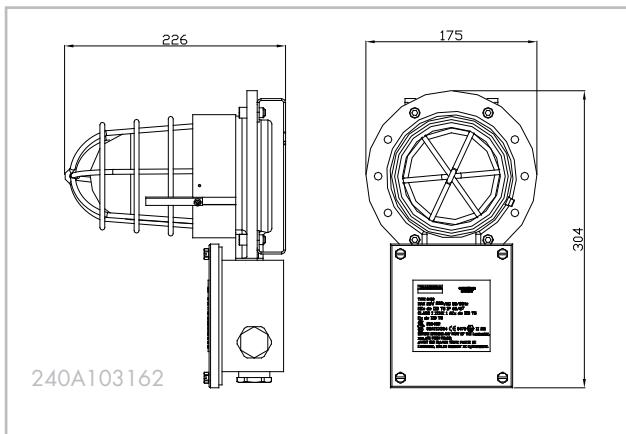

TEF 2430 OBSTRUCTION LIGHT LOW INTENSITY, TYPE B

DESCRIPTION

	Part No.
Luminaire Red Led Omni-directional 32 cd. 220-254 VAC	2430 160
Luminaire Red Led Omni-directional 32 cd. 110-120 VAC	2430 161
Luminaire Red Led Omni-directional 32 cd. 24 VDC	2430 162

SPARE PARTS

	Part No.
Globe with guard, LED's and LED driver	4545
Transformer	5086 0078
Terminal block	5028 0008
Gasket (o-ring) for globe/guard ring	5000 8009
Cable gland Exe M25. Cable range: Ø12-20mm	6222 502
Stopping plug Exe M25	6052 500
Lock nut M25	7957 004

DIMENSIONS & LIGHT DISTRIBUTION

TRANBERG®