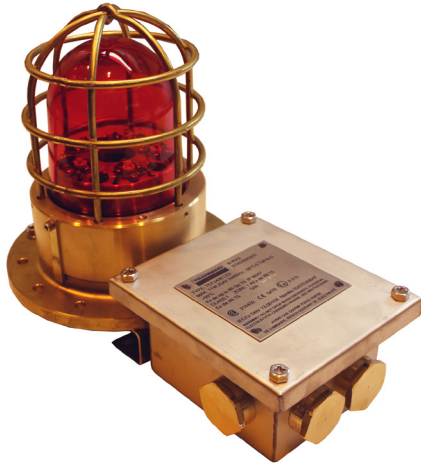

TRANBERG LIGHTING

TEF 2430 OBSTRUCTION LIGHT

LOW INTENSITY, TYPE B, LUMINAIRE

ZONE 1, ZONE 2 & SAFE AREA

Tranberg luminaires are all designed for use in rough environments. It is the policy of Tranberg to provide products and services that meet the highest standards of quality in the industry and the performance needs and expectations of our customers. The design of Tranberg luminaires is based on many years of experience and extensive research in the field of professional Marine lighting. Carefully selected materials are used to ensure maximum performance, low maintenance and a long trouble free life.

APPLICATION

- Obstruction light
- Zone 1, zone 2 and safe area
- Cranes
- Mast

FEATURES AND BENEFITS

- Complies with: ICAO Annex 14 Vol.1 Ch.6, Low intensity type B
- Integrated terminal box
- Low maintenance
- Rugged construction
- Low power consumption
- Instant light
- Resistant to vibrations
- Very long operating life (up to 100,000 hours)

TECHNICAL DATA

Material:	Lamp housing: Cast copper alloy Junction box : AISI 316L Globe: Polycarbonate (Lexan)
Power consumption:	Max. 10,5 W
Input voltage:	220/254V AC 50/60Hz 110/120V AC 50/60Hz 24V DC
Light output:	>32 cd. According to ICAO Annex 14 Vol. I Ch. 6 Low Intensity Type B
Life length, light source:	Min. 50,000 working hours
Weight:	6 kg.
IP rating:	IP 66/67
Cable entries:	4 x Ø25mm cable entries Mounted with 4 x stopping plugs. 1 x M25, cable range Ø12-20mm, included
Ex classification:	Ex II 2 G Ex de OP IS IIB T5 (ATEX/IECEx) Ex de IIB T5 (Canada) Class I, Zone 1 AEx de IIB T5 (US)
For use in Zone:	Zone 1, zone 2 and safe area
T_{amb}:	-30°C to +50°C

APPROVAL

IECEx DNV 13.0016X
NEMKO 03ATEX064
 216432

Subject to change without prior notice

TRANBERG